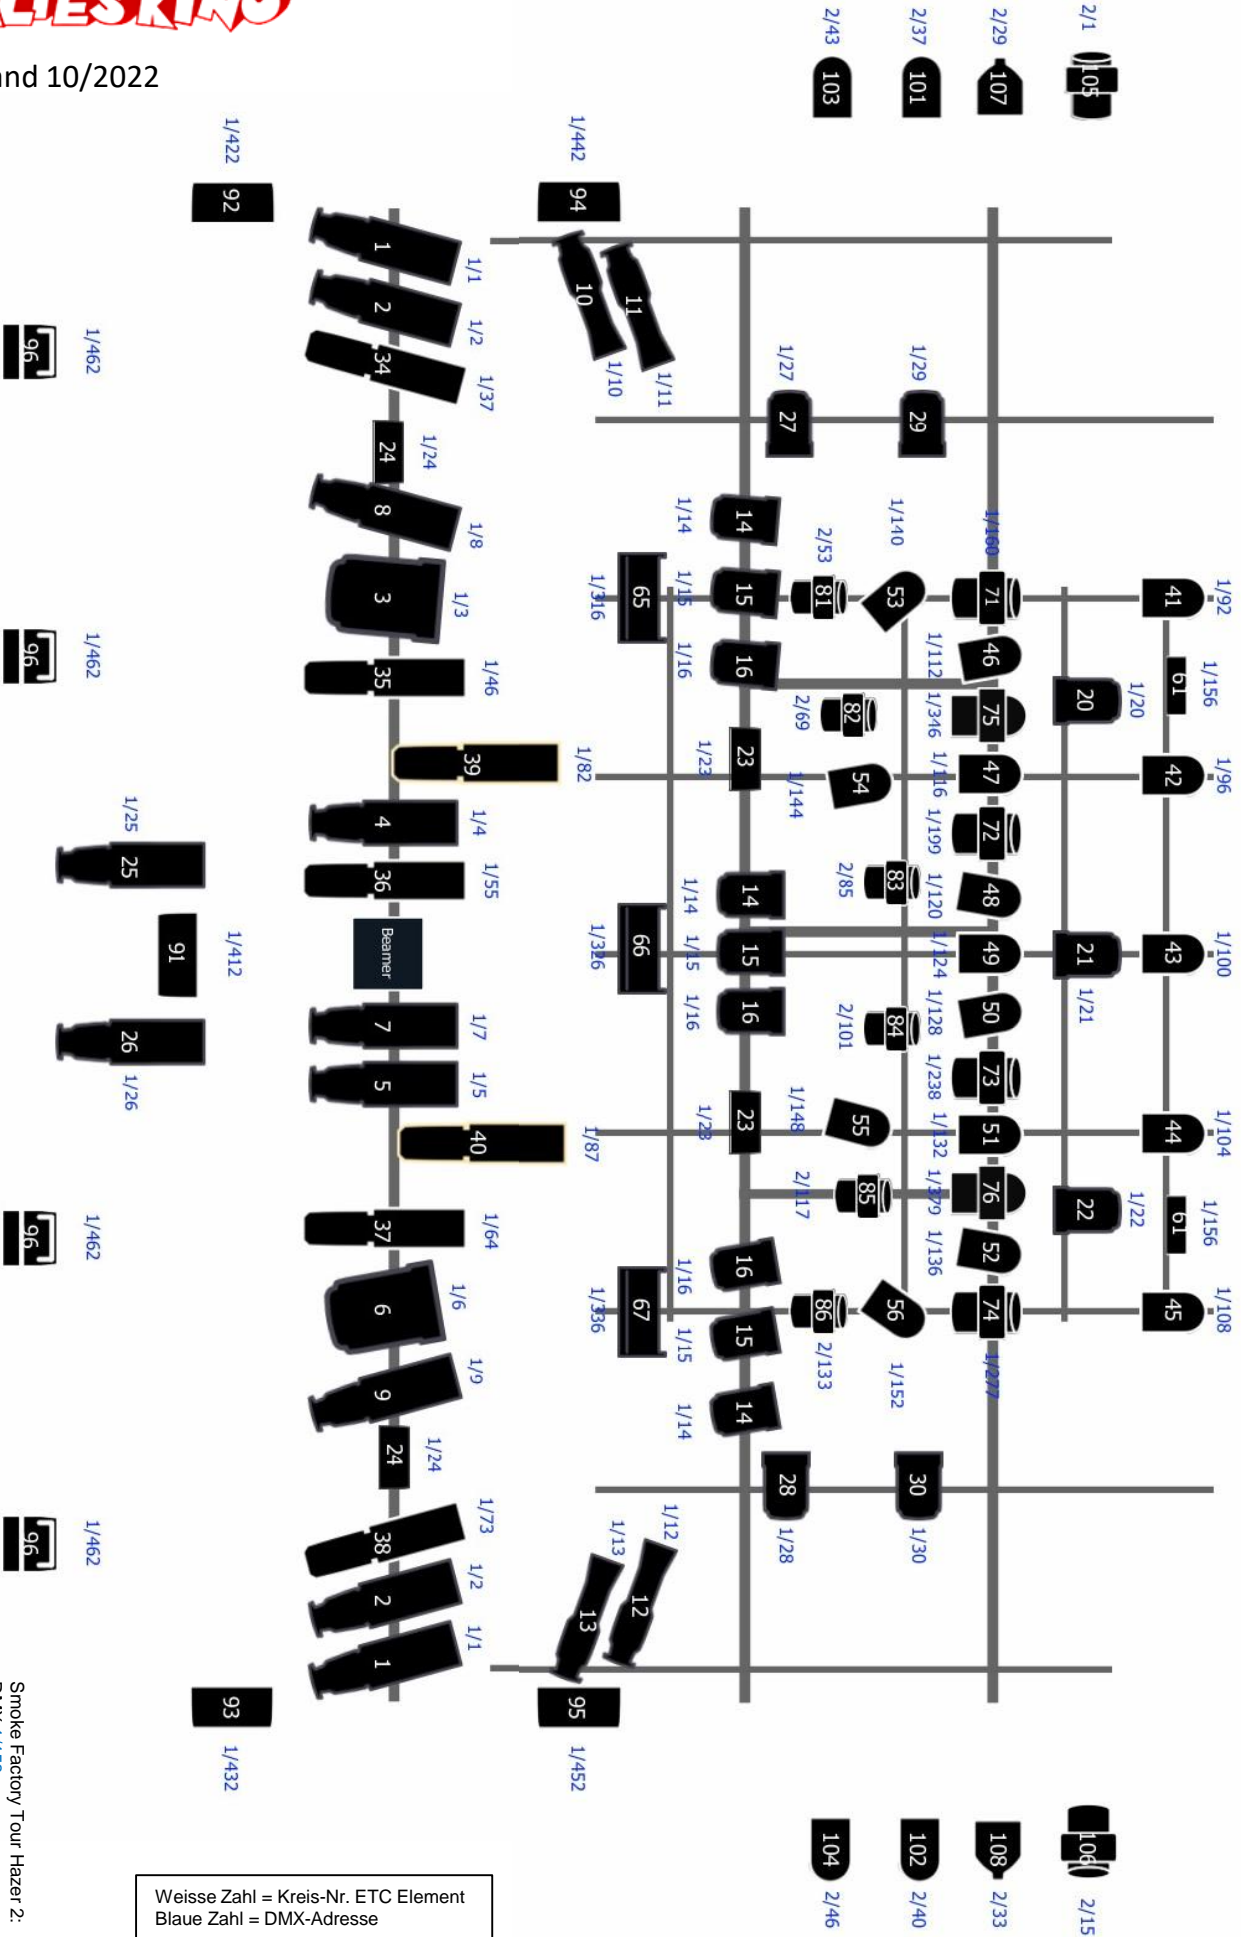

Leinwand:

Operafolie, schleuderbar  
B 7'700 x H 5'250mm

Reservezug:

Ø48.3mm

Deckenraster fix:

60 x 60mm

Ø48.3mm

Weisse Zahl = Kreis-Nr. ETC Element  
Blaue Zahl = DMX-Adresse

Scheinwerfer-Typ nach Kreis-Nummer:

- 2/25 = Strand Optique 15/42 Zoom-Profil (1200W)
- 4/5/7/8/9 = ETC Source 4 Zoom 15°-30° Zoom-Profil (750W HPL)
- 3/6 = Selecon Arena 7°-60° Fresnel (2000W)
- 1/26 = Strand Cantata 18/32 Zoom-Profil (1200W)
- 10-13 = Selecon Acclaim 18/34 Axial Zoom-Profil (600W)
- 14/15/16 = Strand Quartet PC (650W, mit Torblenden)
- 20/21/22 = Strand Cantata PC (1200W, mit Torblenden)
- 23 = Halogenfluter Teatro Riga 1 (500W)
- 24 = Halogenfluter (500W)
- 27/28 = ETC Source 4 Fresnel 20°-65° (750W HPL)
- 29/30 = DTS Scena 650/1000 MK2 FR Fresnel (650W)
- 34-38 = Prolights ECL Profile CT+ 15-30° (Std RGB 9ch)
- 39/40 = Prolights ECL Profile FS 25-50° (5RGBL)
- 41-56 = Expolite TourLED 42 CM PC MKII, 16° (AR1.d)
- 61 = Stairville Power Strobe 1500W DMX

- 65-67 = Showtec Sunstrip Active DMX
- 71-74 = JB-Lighting P9 Beamspot HP (M2 39ch)
- 75/76 = Robe Spider (18x 30W, 1x 60W RGBW LED 4°-48°) (M3 33ch)
- 81-86 = GLP Impression FR1
- 91-95 = Prolights Arena COB 4 Halo (EXT 10ch)
- 96 = Dimmer, Wandlicht Estrade
- 101-104 = Expolite TourLED 42 CM PC MKII, 16° (AR1.d)
- 105/106 = Stairville MH-X50+ LED Spot Moving Head 50W (14ch)
- 107/108 = American DJ Quad Phase HP LED-Moonflower

63 = Smoke Factory Tour Hazer 2 (DMX 158)

Weisse Zahl = Kreis-Nr. ETC Element  
 Blaue Zahl = DMX-Adresse