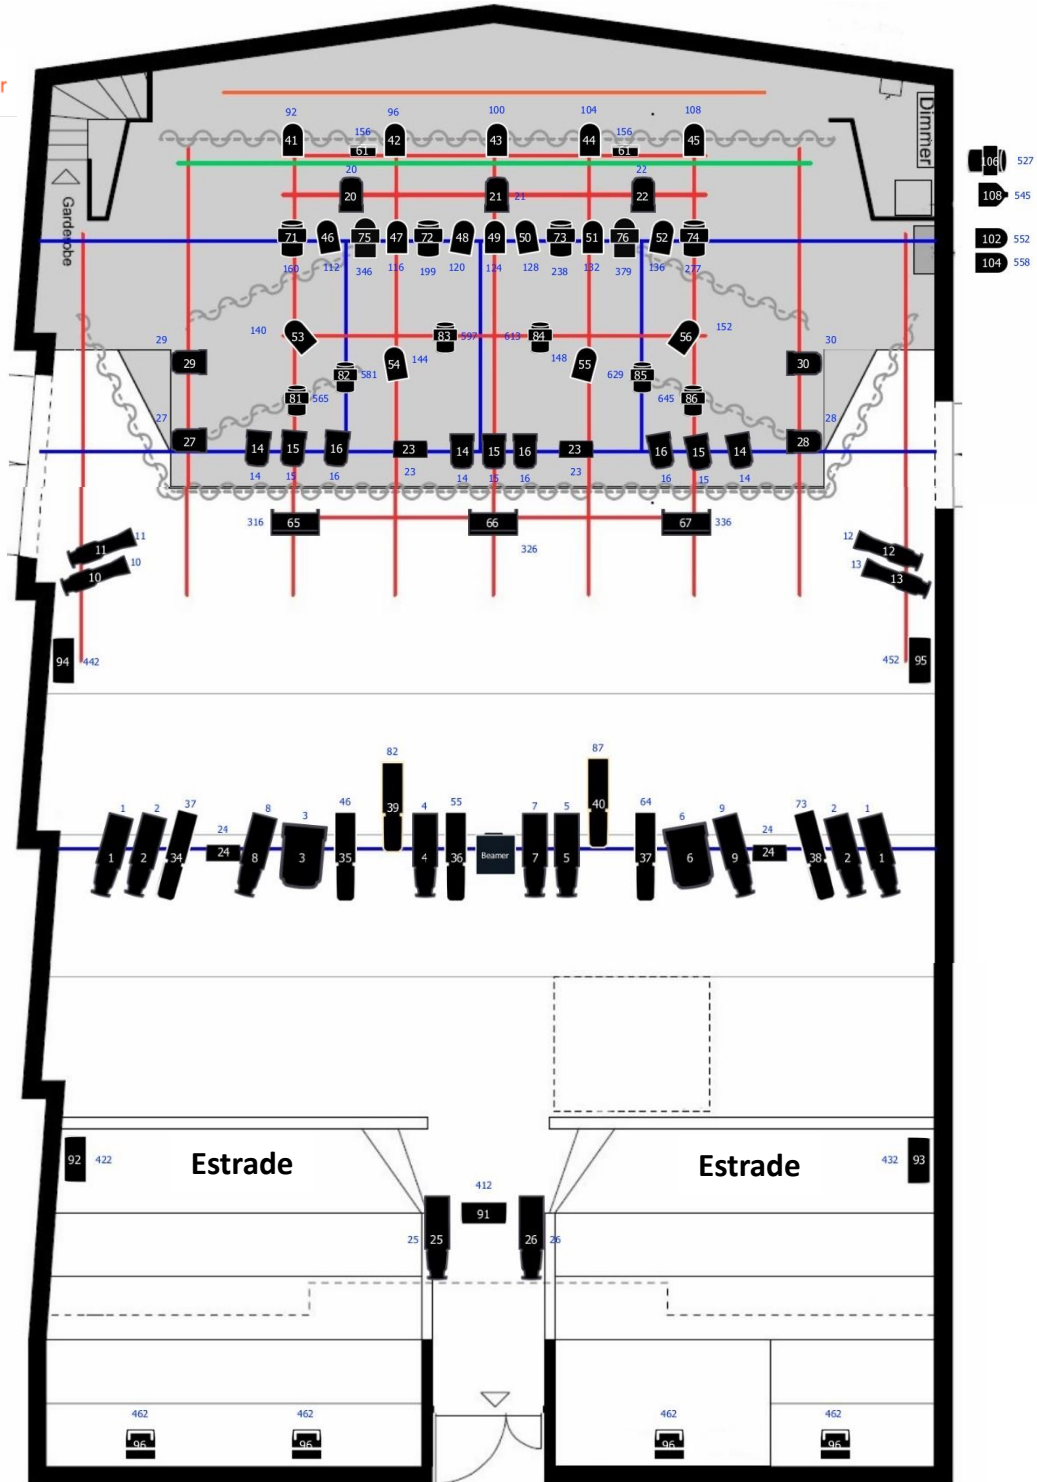

Leinwand:

Operafolie, schleuderbar  
B 7'700 x H 5'250mm

Reservezug:

Ø48.3mm

Deckenraster fix:

60 x 60mm

Ø48.3mm

Weisse Zahl = Kreis-Nr. ETC Element  
Blaue Zahl = DMX-Adresse

Scheinwerfer-Typ nach Kreis-Nummer:

- 2/25 = Strand Optique 15/42 Zoom-Profil (1200W)
- 4/5/7/8/9 = ETC Source 4 Zoom 15°-30° Zoom-Profil (750W HPL)
- 3/6 = Selecon Arena 7°-60° Fresnel (2000W)
- 1/26 = Strand Cantata 18/32 Zoom-Profil (1200W)
- 10-13 = Selecon Acclaim 18/34 Axial Zoom-Profil (600W)
- 14/15/16 = Strand Quartet PC (650W, mit Torblenden)
- 20/21/22 = Strand Cantata PC (1200W, mit Torblenden)
- 23 = Halogenfluter Teatro Riga 1 (500W)
- 24 = Halogenfluter (500W)
- 27/28 = ETC Source 4 Fresnel 20°-65° (750W HPL)
- 29/30 = DTS Scena 650/1000 MK2 FR Fresnel (650W)
- 34-38 = Prolights ECL Profile CT+ 15-30° (Std RGB 9ch)
- 39/40 = Prolights ECL Profile FS 25-50° (5RGBL)
- 41-56 = Expolite TourLED 42 CM PC MKII, 16° (AR1.d)
- 61 = Stairville Power Strobe 1500W DMX

- 65-67 = Showtec Sunstrip Active DMX
- 71-74 = JB-Lighting P9 Beamspot HP (M2 39ch)
- 75/76 = Robe Spider (18x 30W, 1x 60W RGBW LED 4°-48°) (M3 33ch)
- 81-86 = GLP Impression FR1
- 91-95 = Prolights Arena COB 4 Halo (EXT 10ch)
- 96 = Dimmer, Wandlicht Estrade
- 101-104 = Expolite TourLED 42 CM PC MKII, 16° (AR1.d)
- 105/106 = Stairville MH-X50+ LED Spot Moving Head 50W (14ch)
- 107/108 = American DJ Quad Phase HP LED-Moonflower

63 = Smoke Factory Tour Hazer 2 (DMX 158)

Weisse Zahl = Kreis-Nr. ETC Element  
 Blaue Zahl = DMX-Adresse